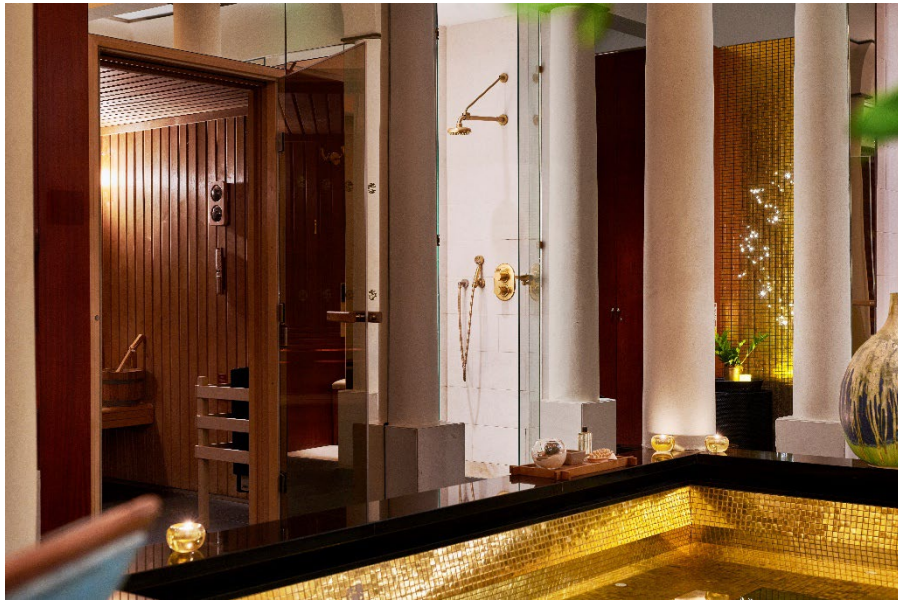

Le Spa

A SANCTUARY OF TRANQUILITY

For the ultimate in well-being, the hotel has an intimate Spa with La Mer products as its exclusive partner.

The exquisite space is dedicated to well-being and beauty. Using an association of different materials and atmospheres, where the brightness of the stone of Paris melts with the depth of mahogany and black granite from Zimbabwe, the spa is lit up by the reflections of gold mosaic and onyx.