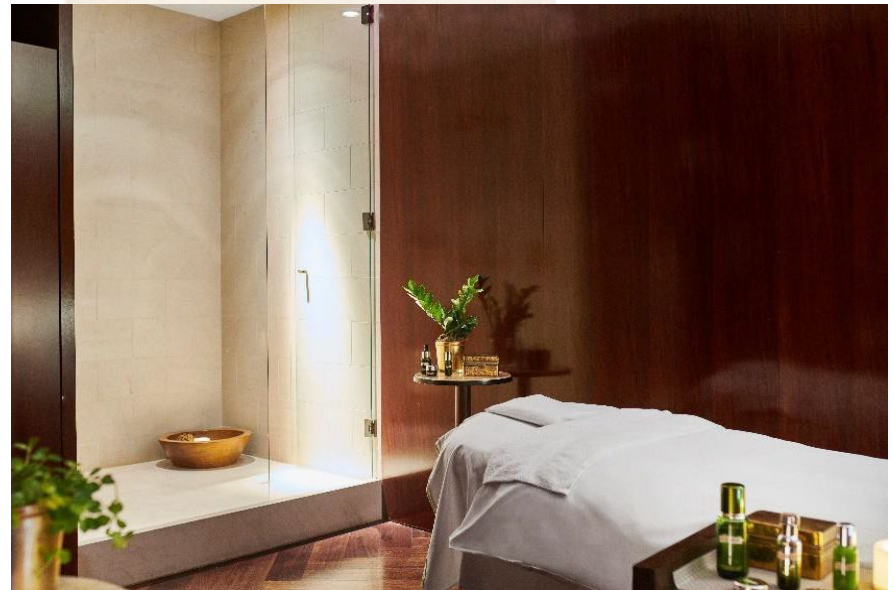

Le Spa

A SANCTUARY OF TRANQUILITY

For the ultimate in well-being, the hotel has an intimate Spa with La Mer products as its exclusive partner.

The exquisite space is dedicated to well-being and beauty. Using an association of different materials and atmospheres, where the brightness of the stone of Paris melts with the depth of mahogany and black granite from Zimbabwe, the spa is lit up by the reflections of gold mosaic and onyx.